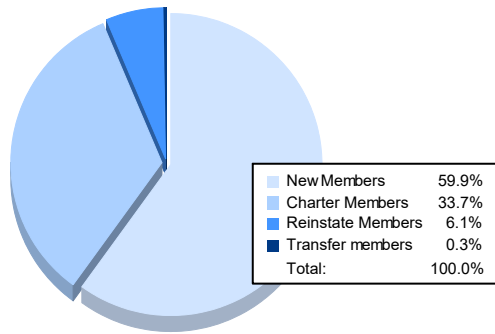

Year	New Clubs	Dropped Clubs	Gain/ Loss Clubs	New Members	Charter Members	Reinstate Members	Transfer Members	Total Member Added	Total Members Dropped	Gain/ Loss Members
2016-2017	3	0	3	190	88	16	5	299	158	141
2017-2018	3	0	3	148	82	9	5	244	214	30
2018-2019	2	1	1	123	59	7	1	190	216	-26
2019-2020	2	0	2	64	50	8	4	126	180	-54
2020-2021	4	0	4	217	122	22	1	362	193	169
<b>Average</b>	<b>3</b>	<b>0</b>	<b>3</b>	<b>148</b>	<b>80</b>	<b>12</b>	<b>3</b>	<b>244</b>	<b>192</b>	<b>52</b>

### Membership Composition June 2021 Cumulative