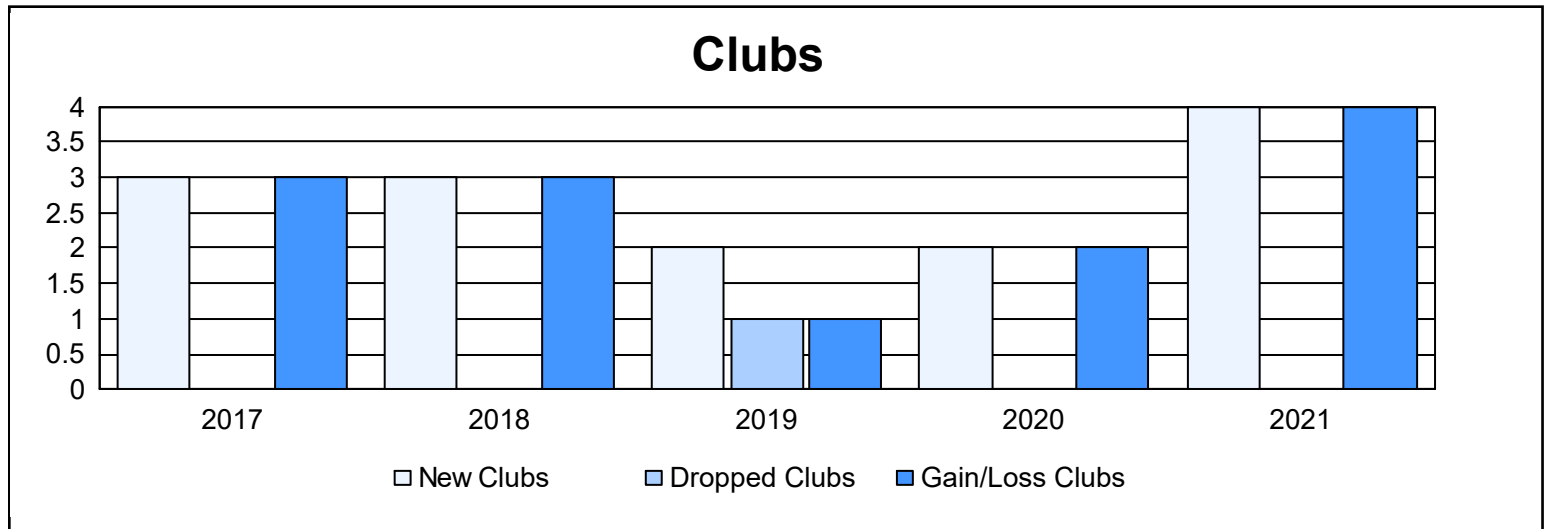

Year	New Clubs	Dropped Clubs	Gain/ Loss Clubs	New Members	Charter Members	Reinstate Members	Transfer Members	Total Member Added	Total Members Dropped	Gain/ Loss Members
2016-2017	3	0	3	190	88	16	5	299	158	141
2017-2018	3	0	3	148	82	9	5	244	214	30
2018-2019	2	1	1	123	59	7	1	190	216	-26
2019-2020	2	0	2	64	50	8	4	126	180	-54
2020-2021	4	0	4	217	122	22	1	362	193	169
<b>Average</b>	<b>3</b>	<b>0</b>	<b>3</b>	<b>148</b>	<b>80</b>	<b>12</b>	<b>3</b>	<b>244</b>	<b>192</b>	<b>52</b>

### Membership Composition June 2021 Cumulative