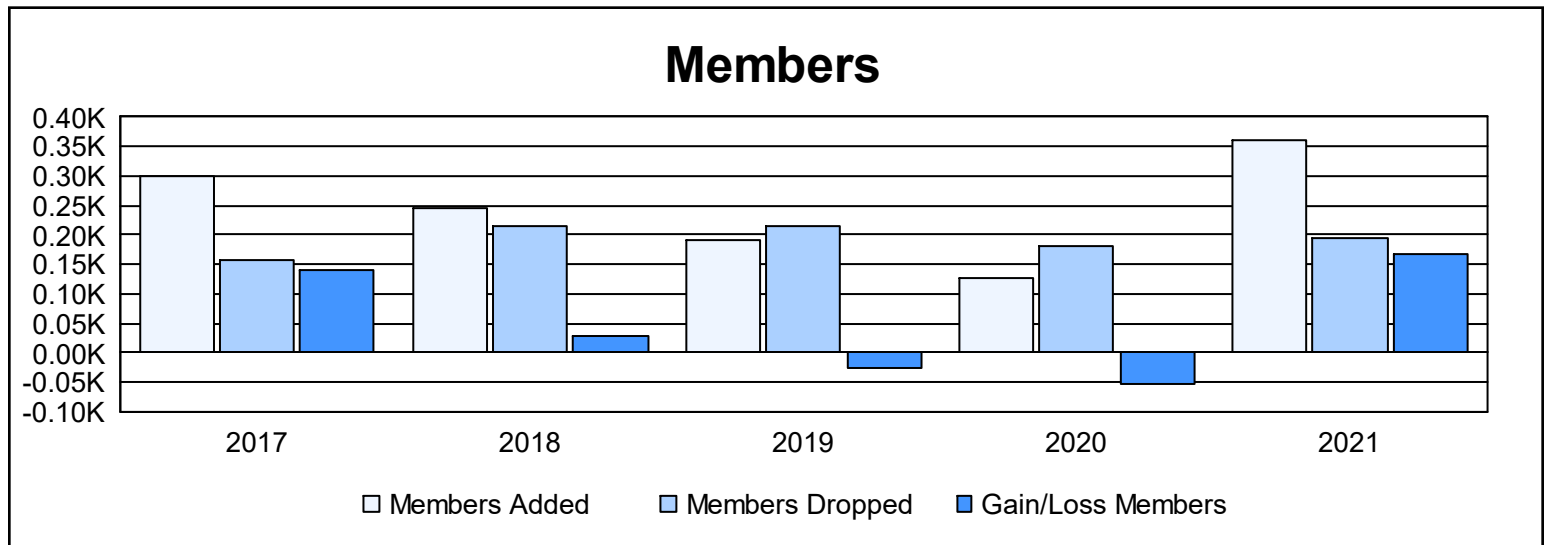

Year	New Clubs	Dropped Clubs	Gain/ Loss Clubs	New Members	Charter Members	Reinstate Members	Transfer Members	Total Member Added	Total Members Dropped	Gain/ Loss Members
2016-2017	3	0	3	190	88	16	5	299	158	141
2017-2018	3	0	3	148	82	9	5	244	214	30
2018-2019	2	1	1	123	59	7	1	190	216	-26
2019-2020	2	0	2	64	50	8	4	126	180	-54
2020-2021	4	0	4	217	122	22	1	362	193	169
<b>Average</b>	<b>3</b>	<b>0</b>	<b>3</b>	<b>148</b>	<b>80</b>	<b>12</b>	<b>3</b>	<b>244</b>	<b>192</b>	<b>52</b>

### Membership Composition June 2021 Cumulative